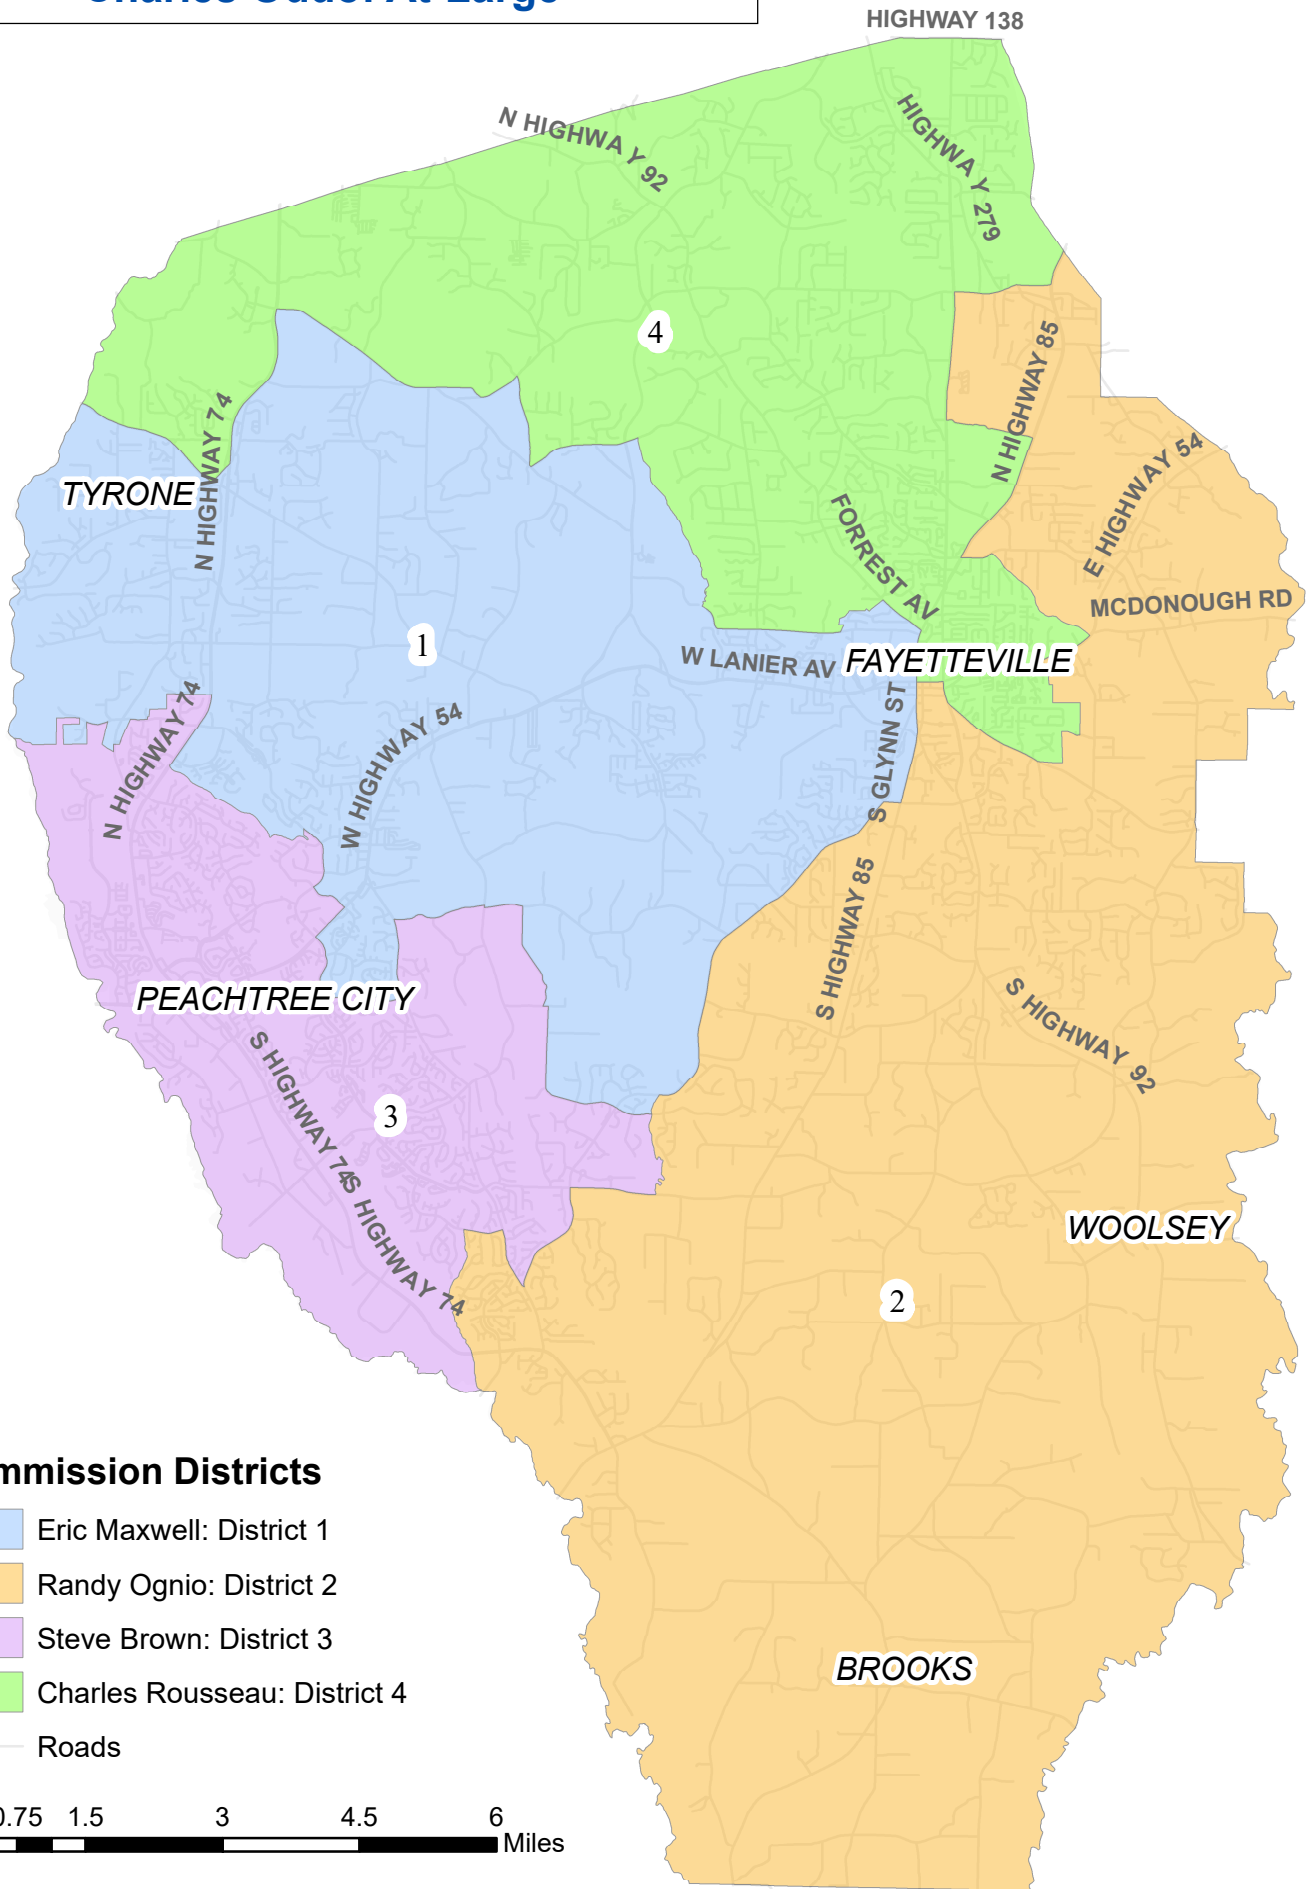

Fayette County Commission District 5

Charles Oddo: At-Large

Commission Districts

-  Eric Maxwell: District 1
-  Randy Ognio: District 2
-  Steve Brown: District 3
-  Charles Rousseau: District 4

 Roads