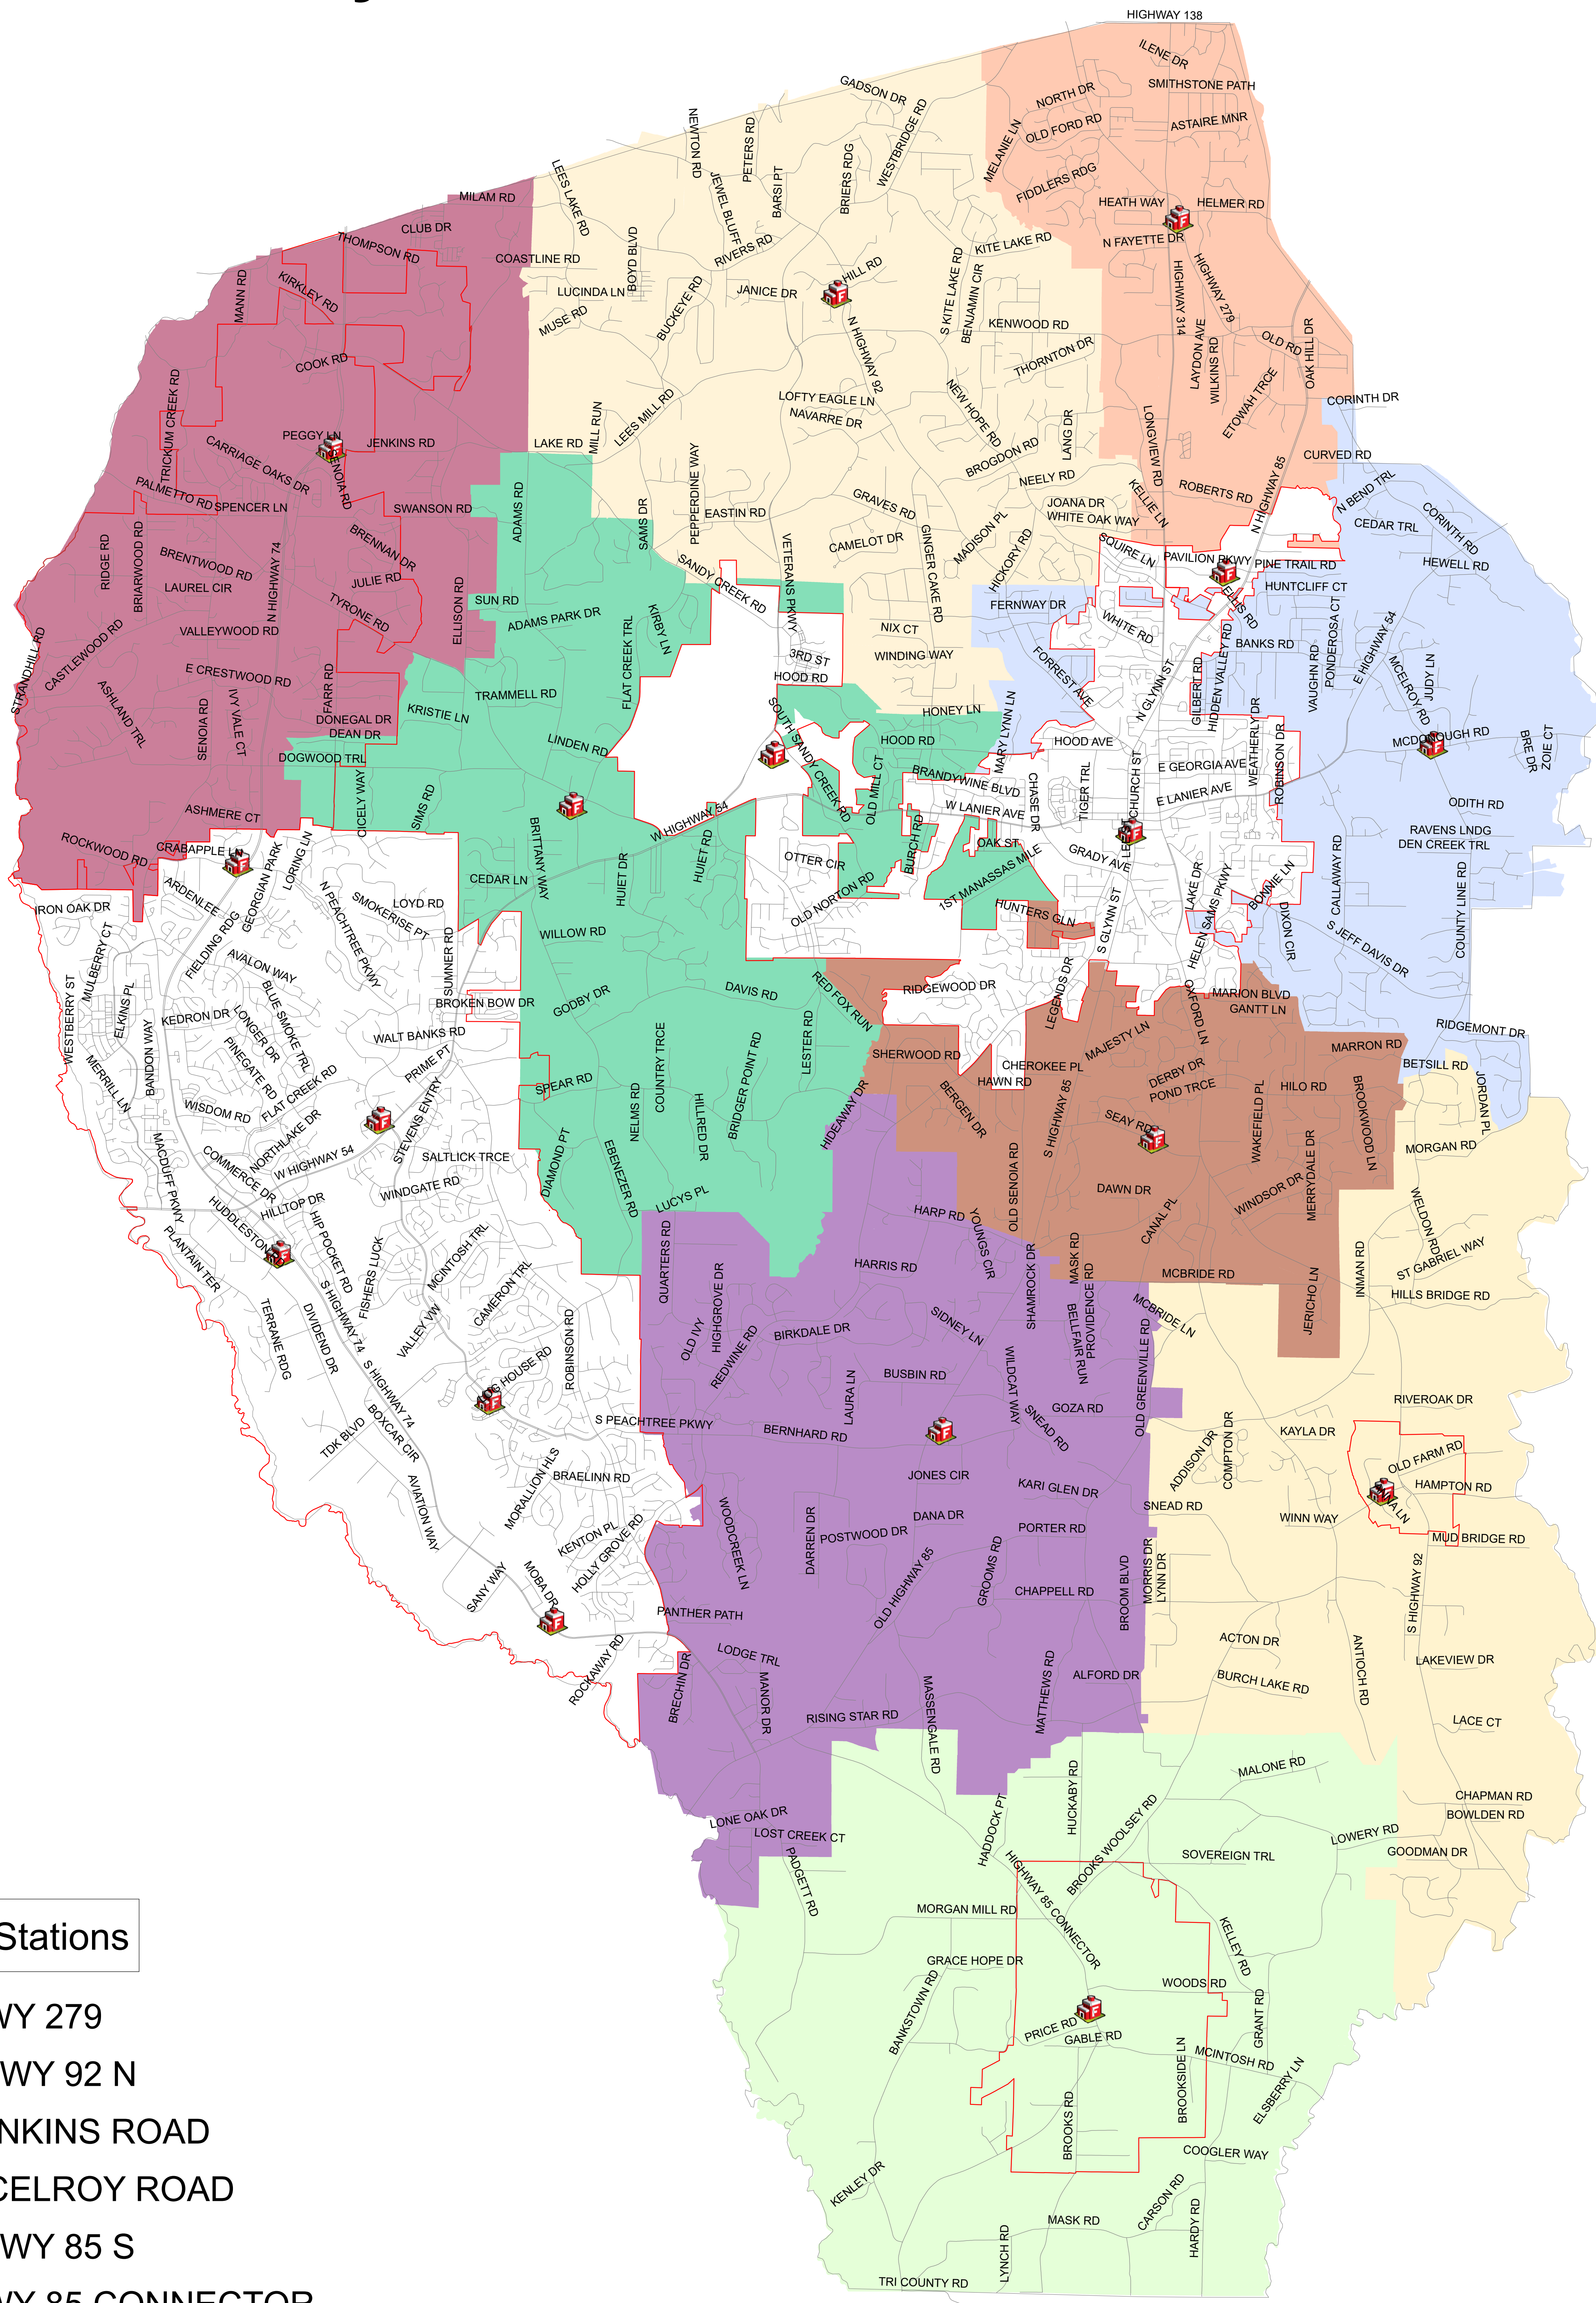

Fire & Emergency Services Response Zones Fayette County, GA

 **Fire Stations**

- #1 450 HWY 279
- #2 1328 HWY 92 N
- #3 420 JENKINS ROAD
- #4 278 MCELROY ROAD
- #5 1830 HWY 85 S
- #6 903 HWY 85 CONNECTOR
- #7 220 HAMPTON ROAD
- #10 195 SEAY ROAD
- #11 212 FLAT CREEK TRAIL