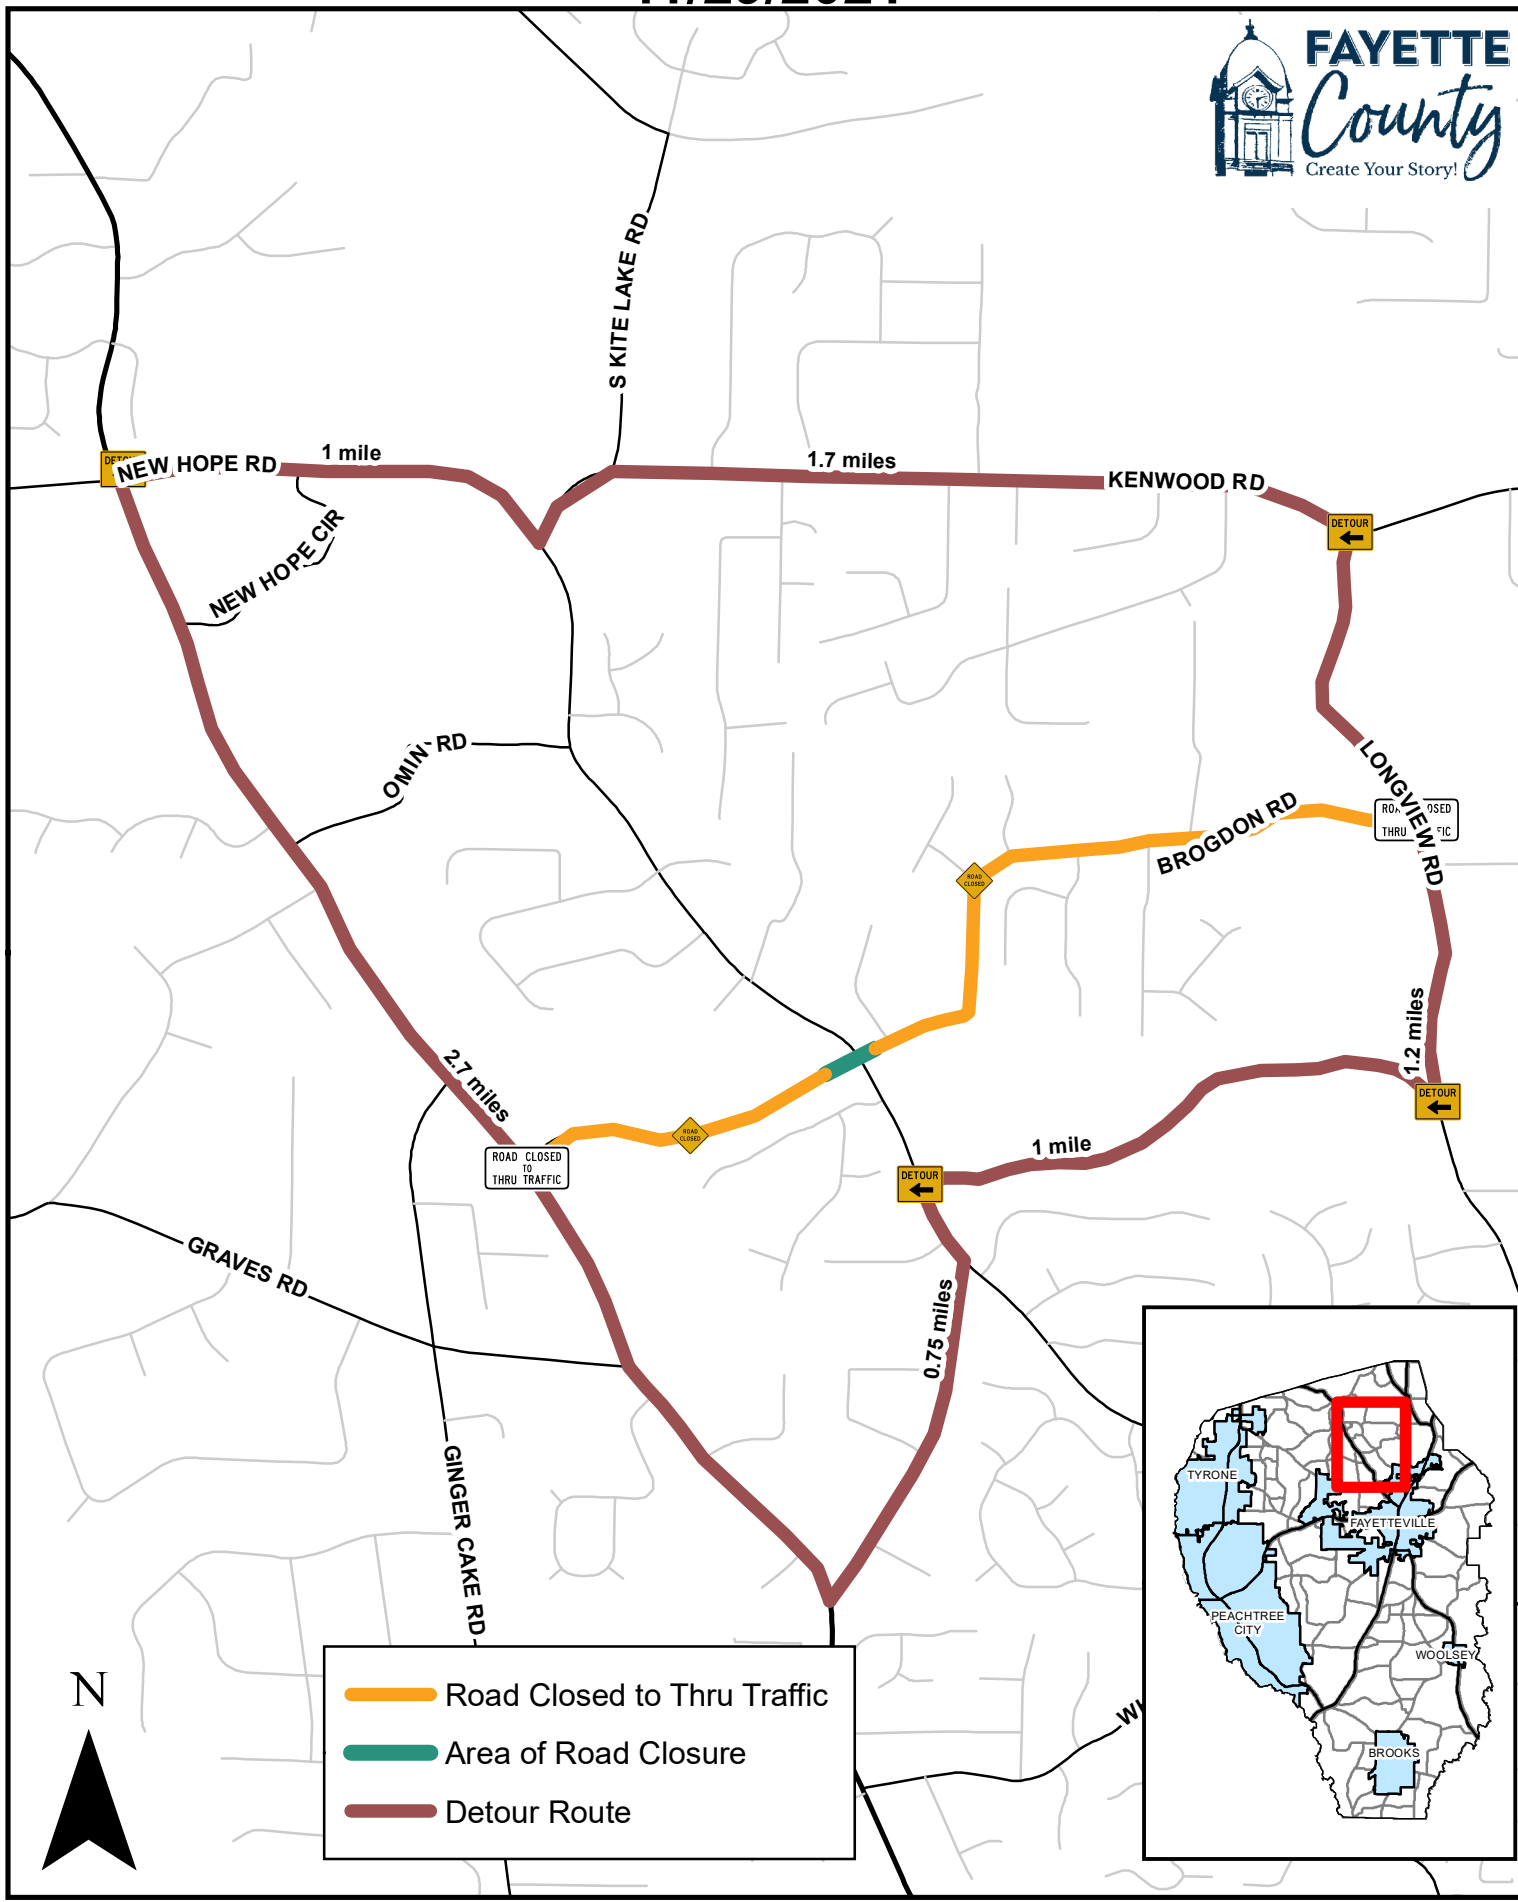

# Brogdon-New Hope Intersection Stage 2 Detour

## 11/29/2021

- Road Closed to Thru Traffic
- Area of Road Closure
- Detour Route