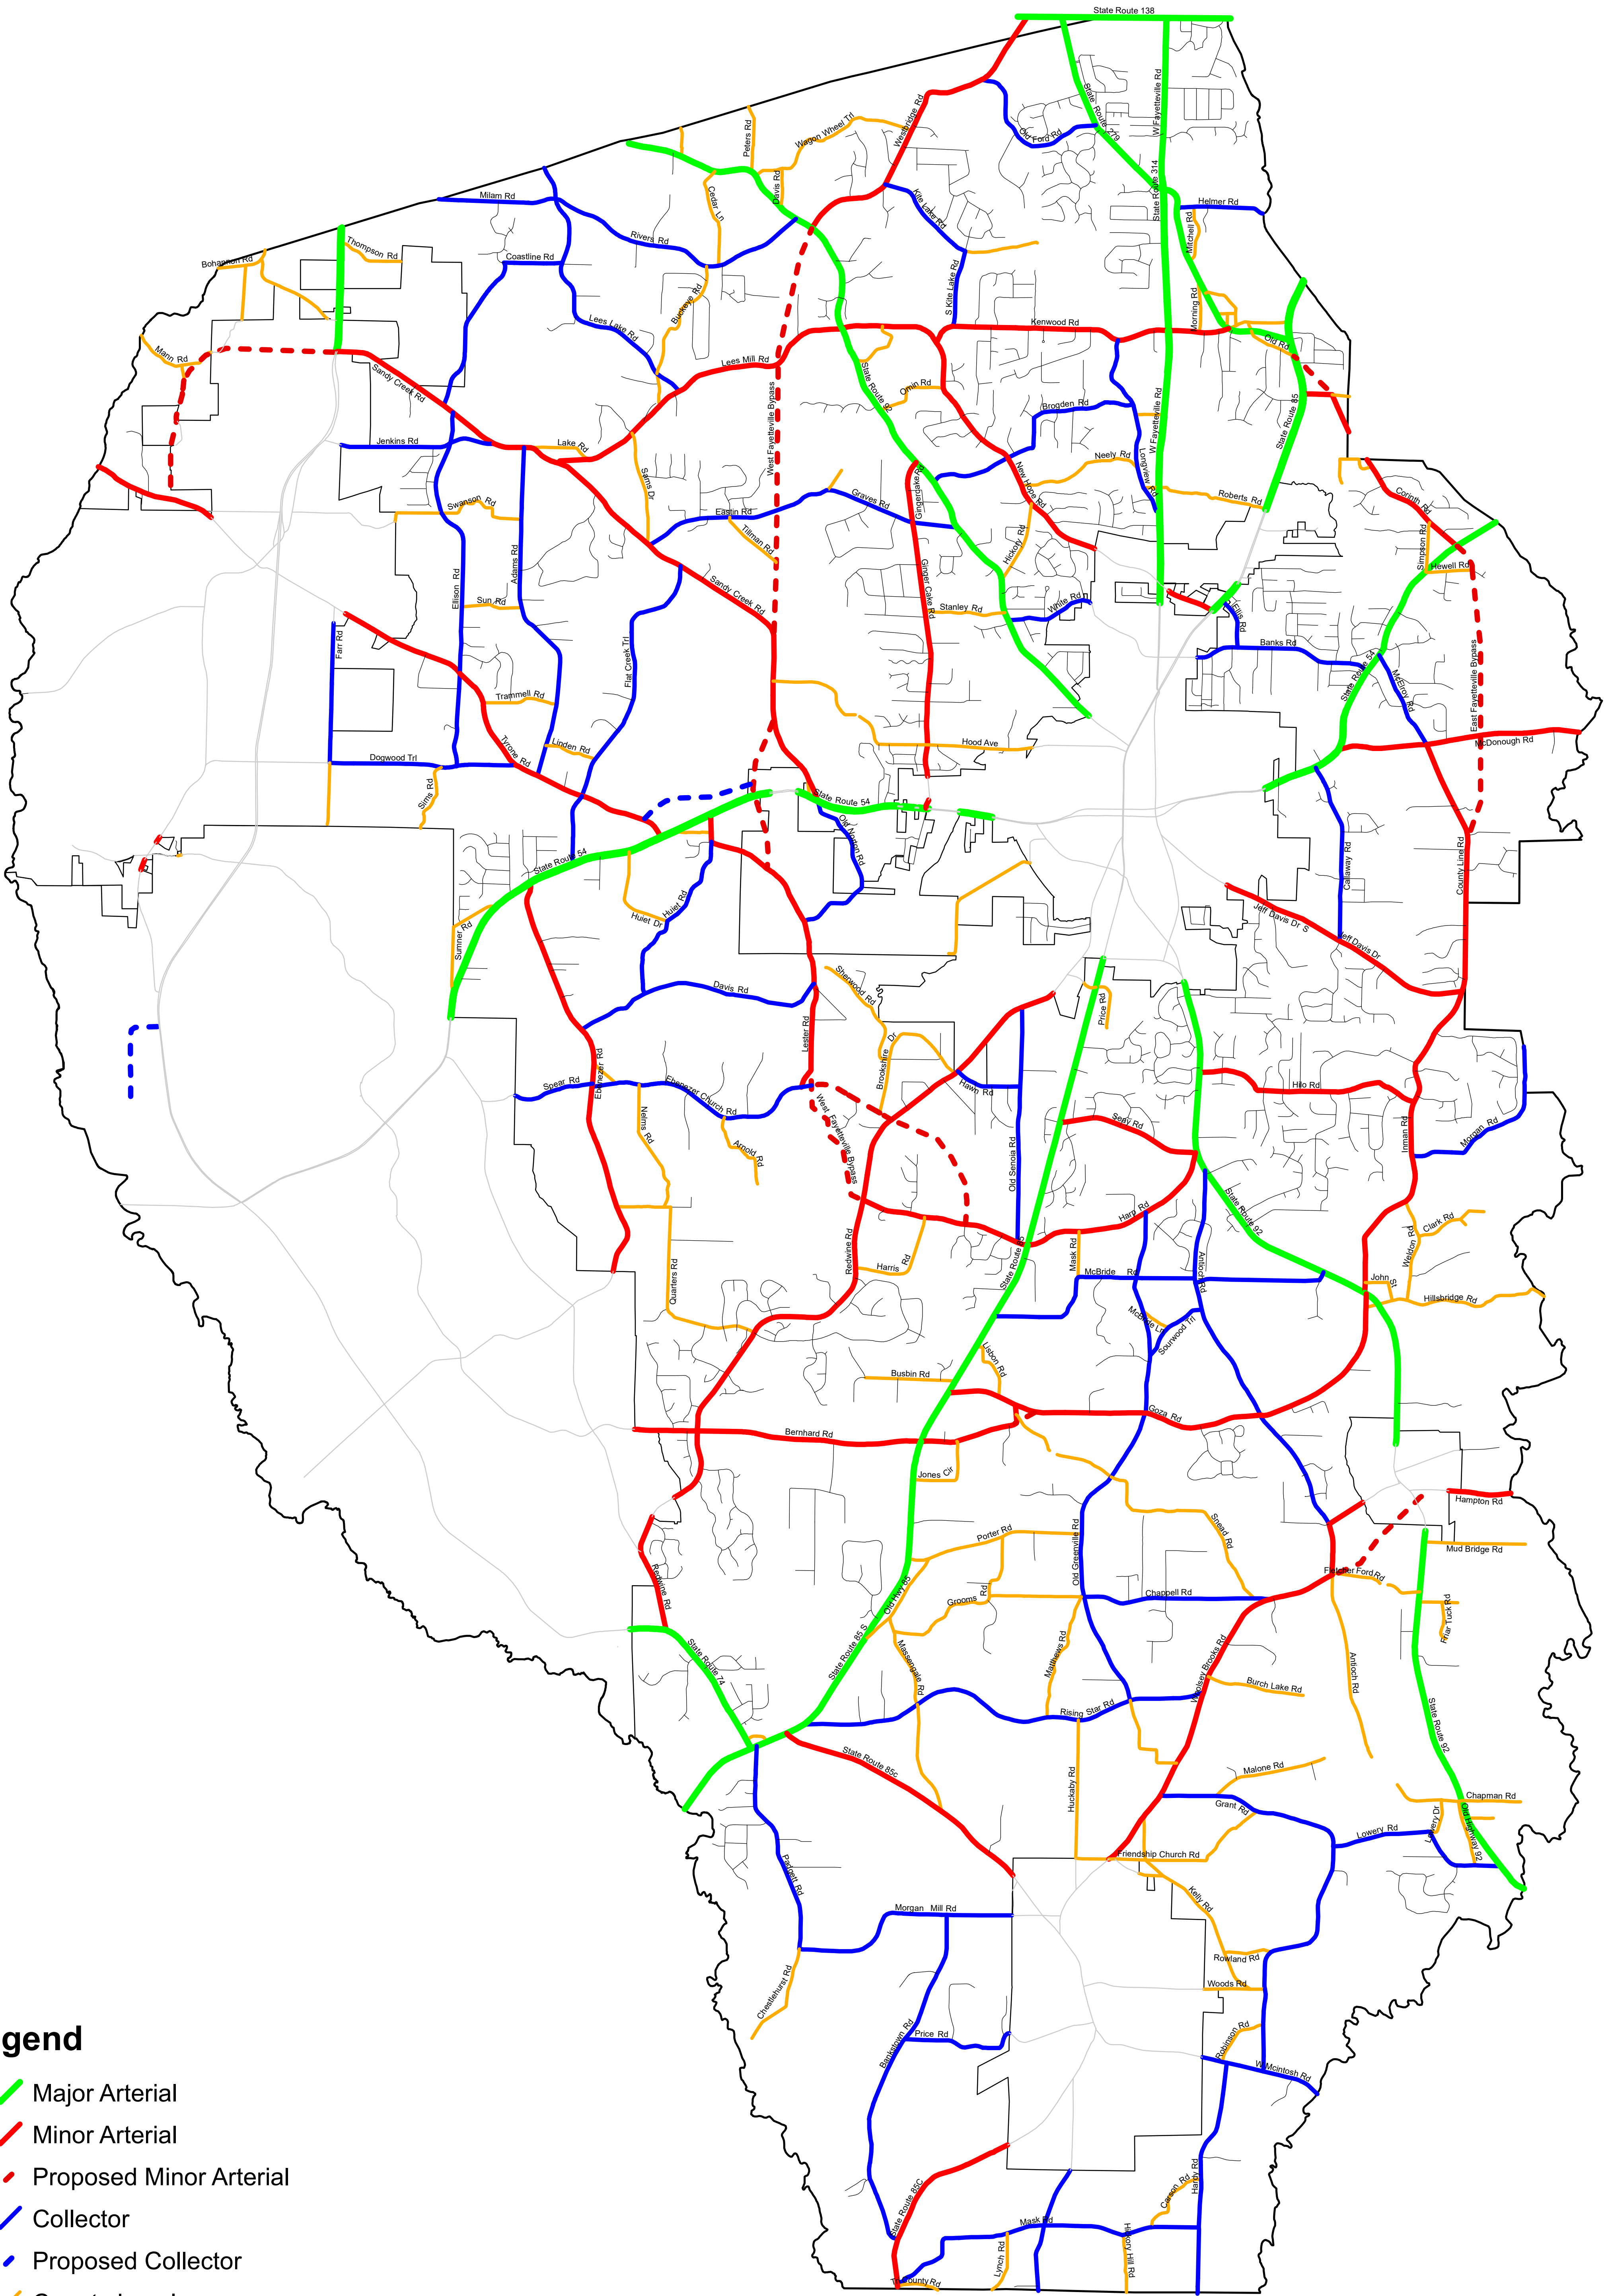

Fayette County Thoroughfare Plan

Legend

- Major Arterial
- Minor Arterial
- - - Proposed Minor Arterial
- Collector
- - - Proposed Collector
- County Local
- Internal Local
- County Boundary
- Municipal Limits